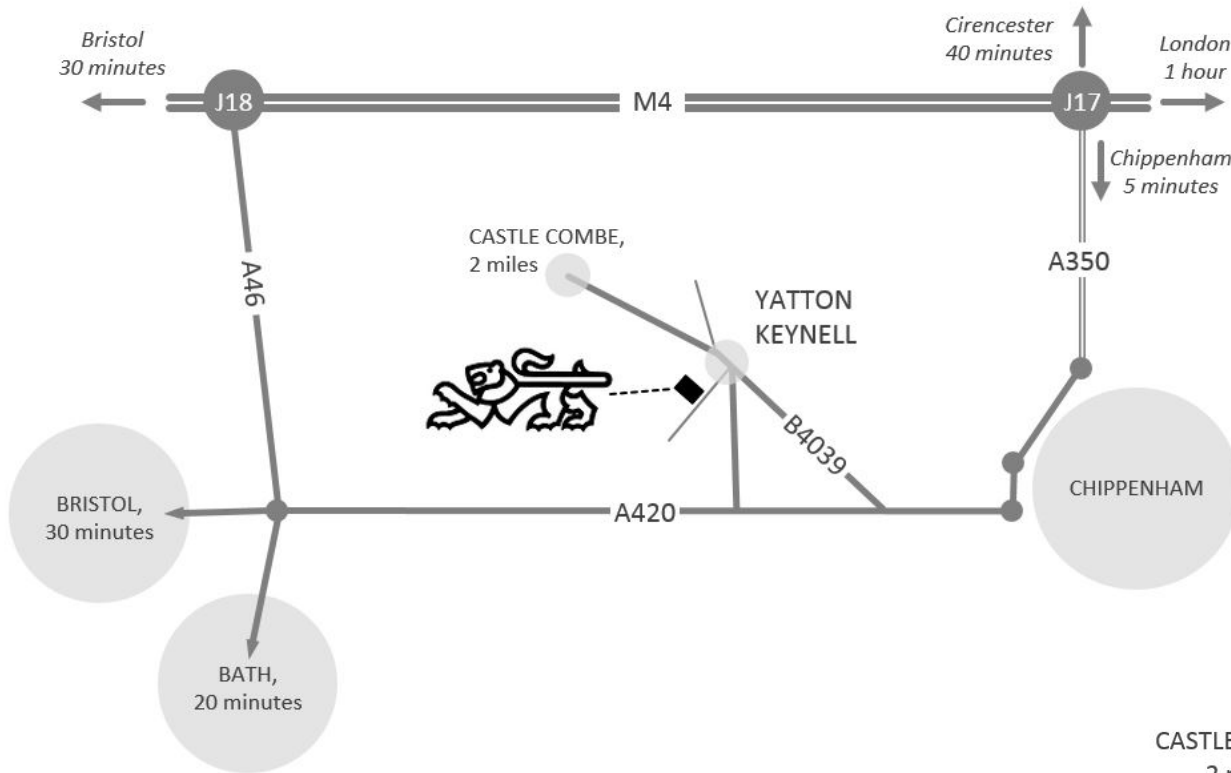

Keith Montgomery Associates Limited

How to find us